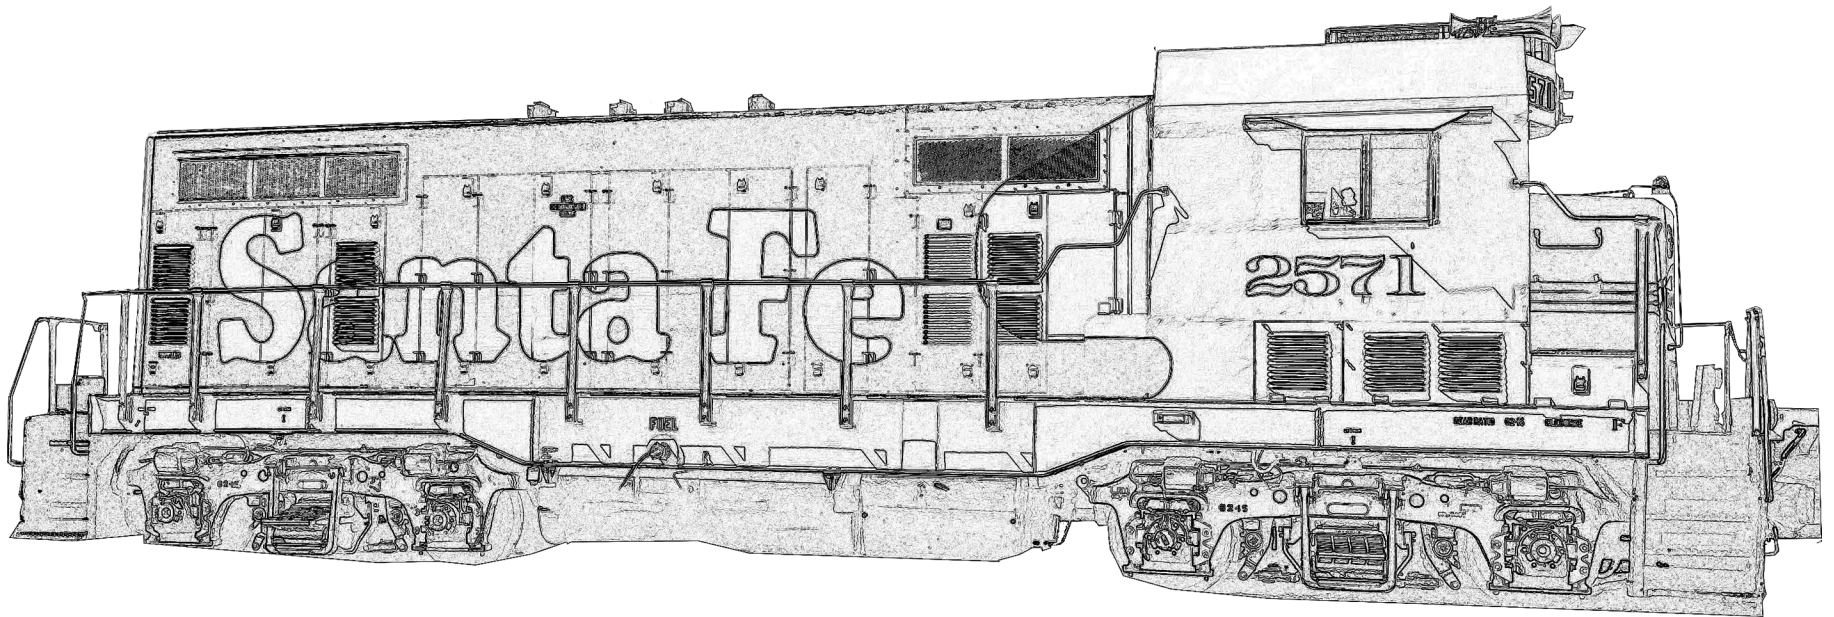

Santa Fe 90 – EMD FP45
Build date: 1967

Santa Fe Locomotive #643

Build Date 1879

OKRX 814 - EMD F9A
Build date: 1954

Santa Fe 2571 – EMD CF7

Build Date: 1949

OKRX 814 with passenger consist

**Santa Fe 2571 – EMD CF7
with Santa Fe 999359 – Caboose**