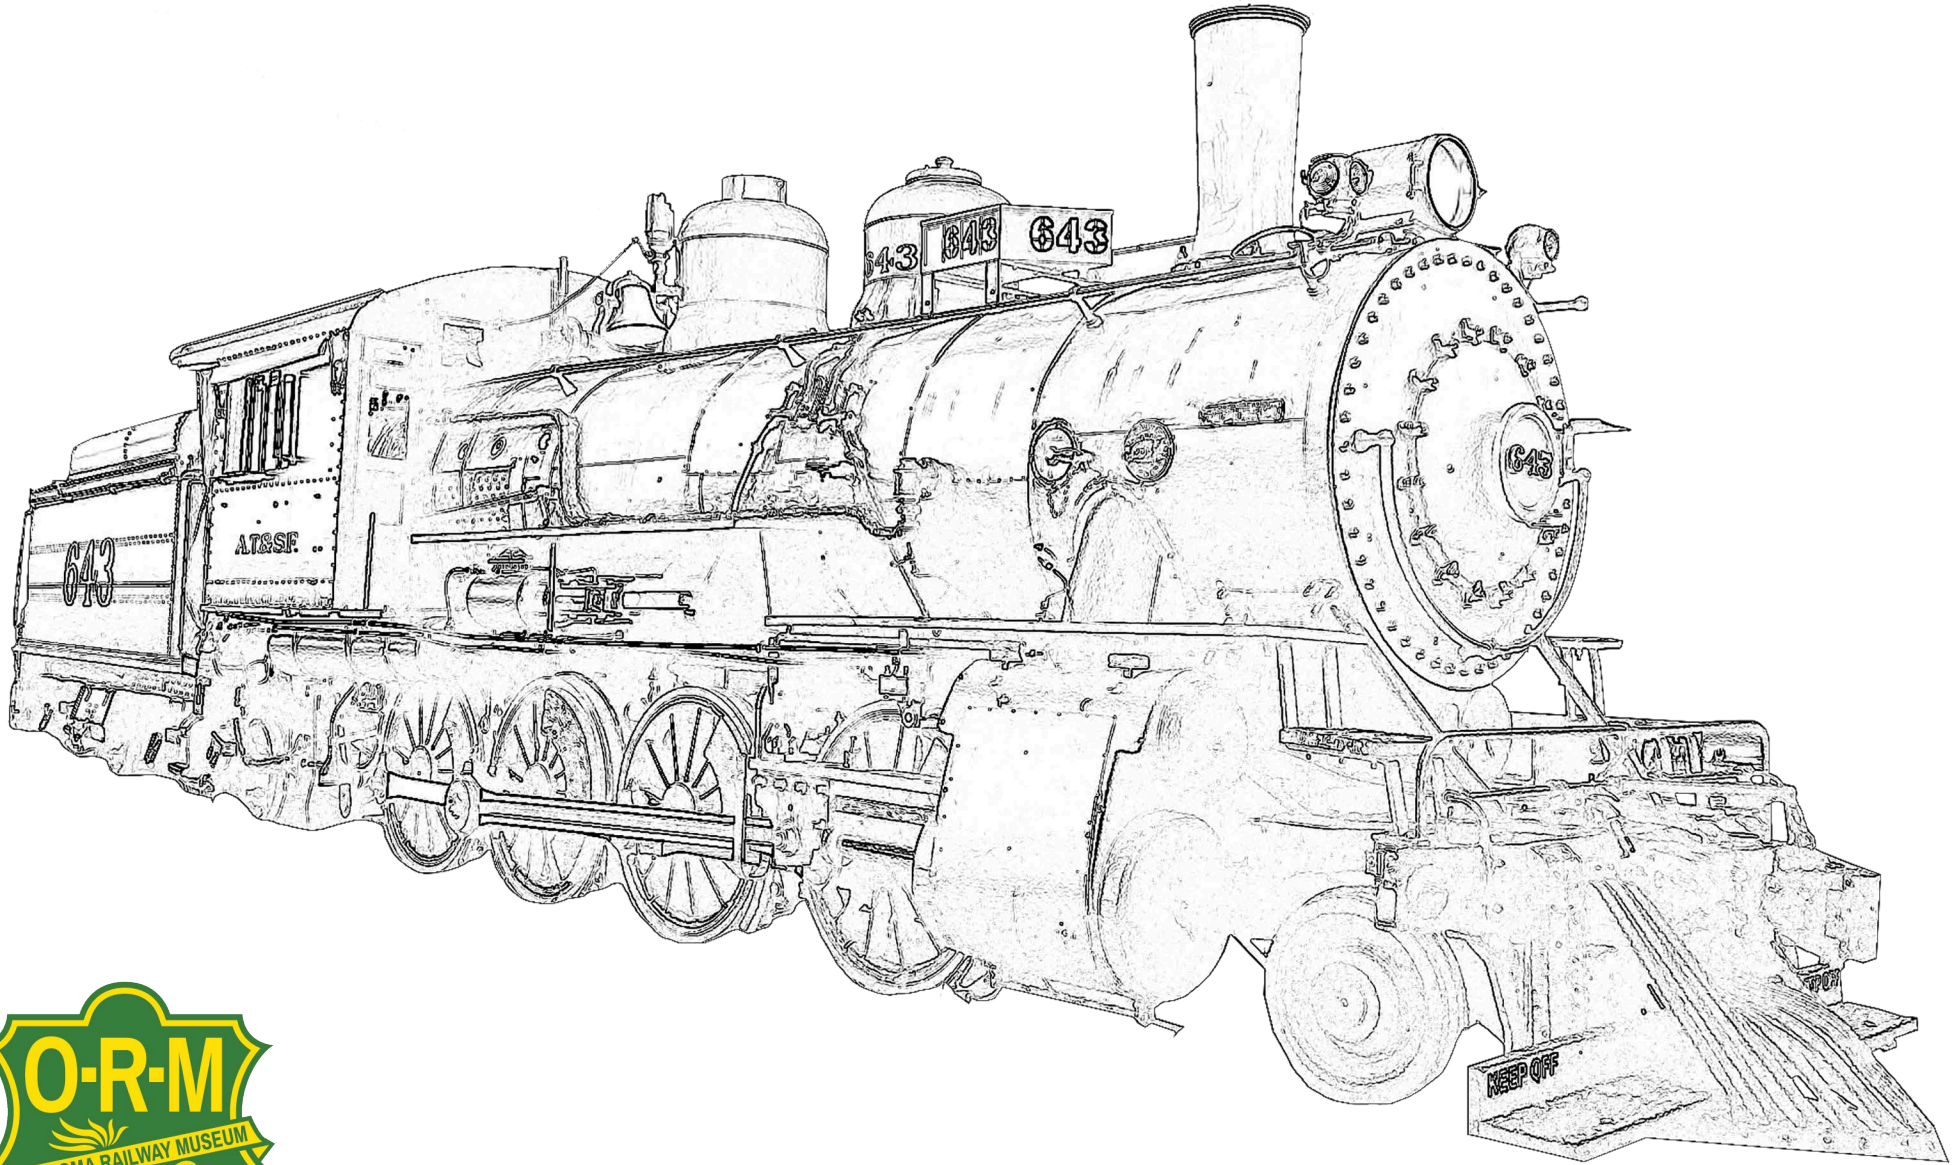

Santa Fe 90 – EMD FP45
Build date: 1967

Santa Fe Locomotive #643

Build Date 1879

OKRX 814 - EMD F9A
Build date: 1954

Santa Fe 2571 – EMD CF7

Build Date: 1949

OKRX 814 with passenger consist

**Santa Fe 2571 – EMD CF7
with Santa Fe 999359 – Caboose**